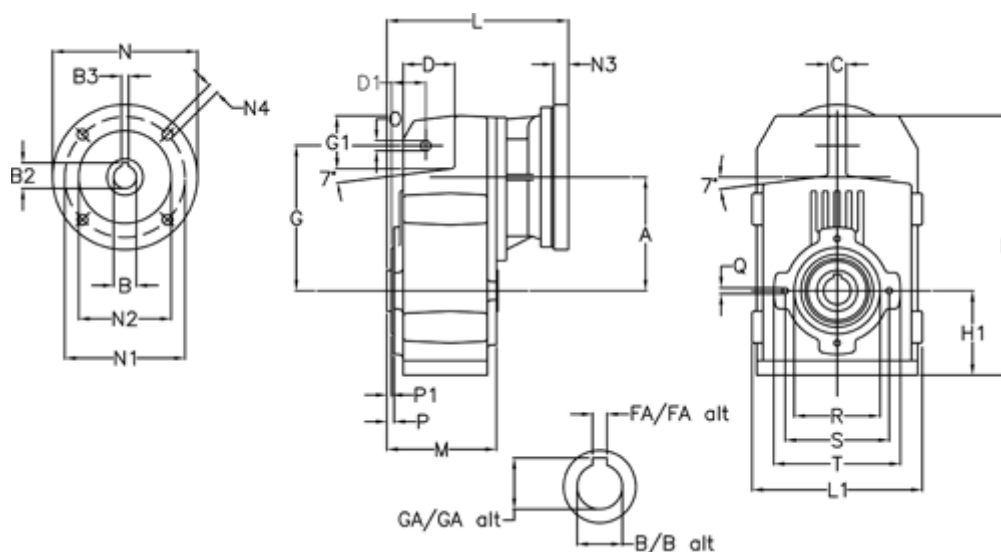

Article number: 29560201004235
 Description: Shaft mounted gear
 A202H30-10-P90B5

Measures

A = 125.00	FA = 8	M = 120.0	Q = M8x15
B = 30	G = 160	N = 200	R = 95
B1 = 24	G1 = 58.0	N1 = 165	S = 115
B2 = 27.3	GA = 33.3	N2 = 130	T = 140
B3 = 8	H = 286.0	N4 = M10x20	
C = 20	H1 = 92.5	O = 11	
D = 57.0	L = 217.0	P = 5.0	
D1 = 40.0	L1 = 188	P1 = 3.0	